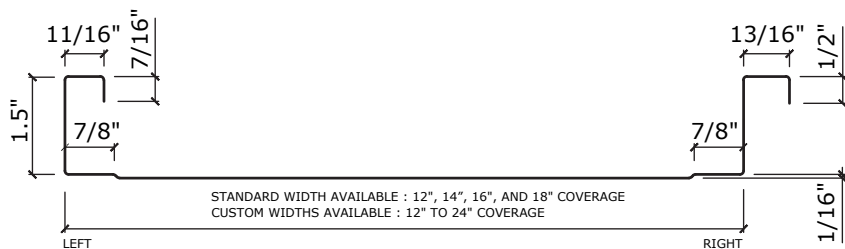

*Please contact WSMR for Onsite Roll Forming Details.

Recommended Minimum Roof Slope: 1/12

Installation: Installation over a solid substrate with an underlayment between the panel and the substrate.

Additional Product Options:

- Striations
- Stiffening Ribs/Beads

*Limited warranty. Please review prior to purchase.

TESTING AND APPROVALS:

For the complete list, please contact your sales representative

- ASTM A653 – G90 Galvanized
- ASTM A792 – Zincalume/Galvalume AZ-50/55
- ASTM B209 – Aluminum Substrate

APPLIES TO THE FOLLOWING COLORS/FINISHES:

• Almond	• Desert Tan	• Regal Red
• Ash Gray	• Dolphin Gray	• Regal White
• Bone White	• Dove Gray	• Royal Blue
• Burnished Slate	• Gun Metal Gray	• Sandstone
• Champagne†	• Mansard Brown	• Silver Metallic†
• Charcoal Gray	• Matte Black	• Slate Blue
• Classic Green	• Matte Midnight Black	• Slate Gray
• Colonial Red	• Medium Bronze	• Terra Cotta
• Copper Penny†	• Regal Blue	• Zinc Metallic*†
• Dark Bronze		

† This material is batch sensitive and directional.
Do not mix batches or coil lots.

PROFILE:

Shown in Gun Metal Gray

Colors represented on this profile sheet may not match actual material. All colors should be verified using an actual metal color sample.

Rev. 11.18.25

Phoenix: ☎ (602) 495-0048 ✉ sales@westernstatesmetalroofing.com | Washington: ☎ (509) 418-2833 ✉ washington-wsmr@westernstatesmetalroofing.com

Tucson: ☎ (520) 574-4247 ✉ tucsonsales@westernstatesmetalroofing.com | Texas: ☎ (972) 843-4343 ✉ texas-sales@westernstatesmetalroofing.com